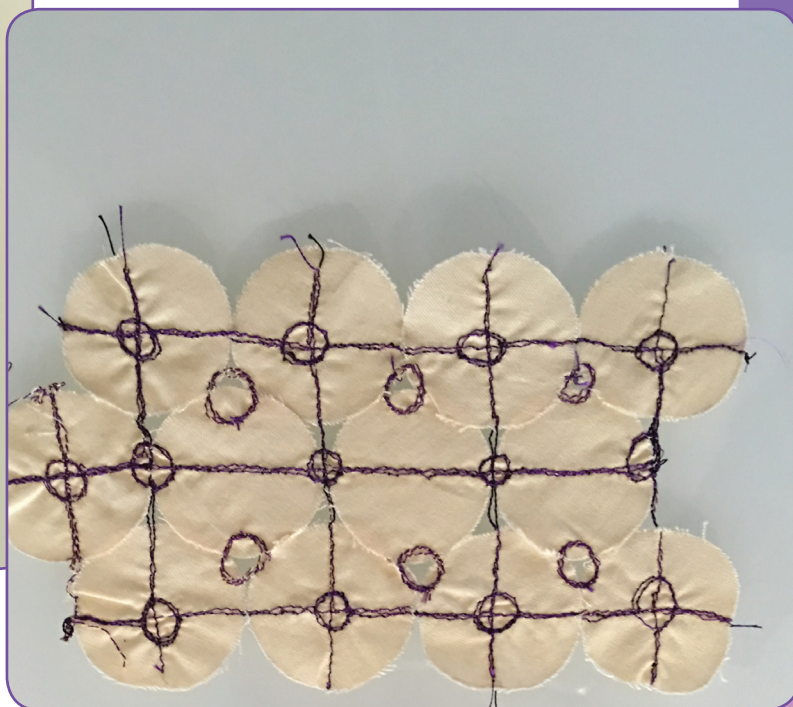

## Self - Adhesive Solufleece

Solufix is a water soluble self-adhesive embroidery stabilizer.

Ideal for knitted garments as well as jersey, silk and other difficult fabrics.

The self-adhesiveness of Solufix will ensure no slippage, (therefore no pins required) offers perfect embroideries and avoids distortion.

Once you have stitched everything in place , wash out the solufix

Solufix is 45cm wide and sold by the metre Code: SOLF45

**S&S**  
Creativity unlimited™

[www.creativityunlimited.com.au](http://www.creativityunlimited.com.au)